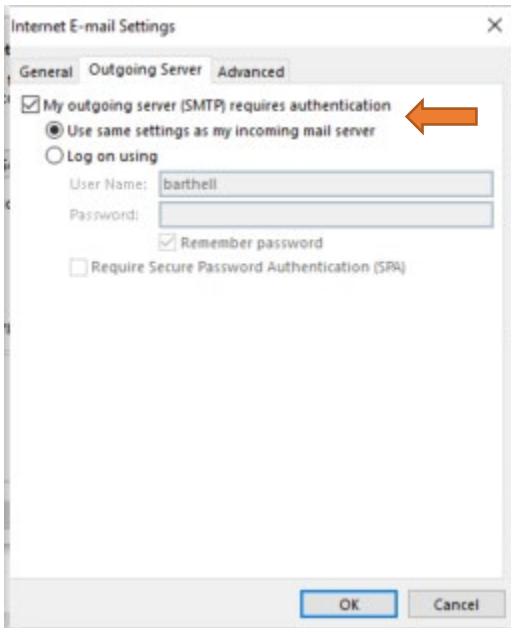

Accessing my Archmil Email Account with Outlook

To use Microsoft Outlook to access your email, you must use the following settings when creating your profile.

If you are still experiencing issues you can contact Dale or Mark for assistance at the Archdiocese.