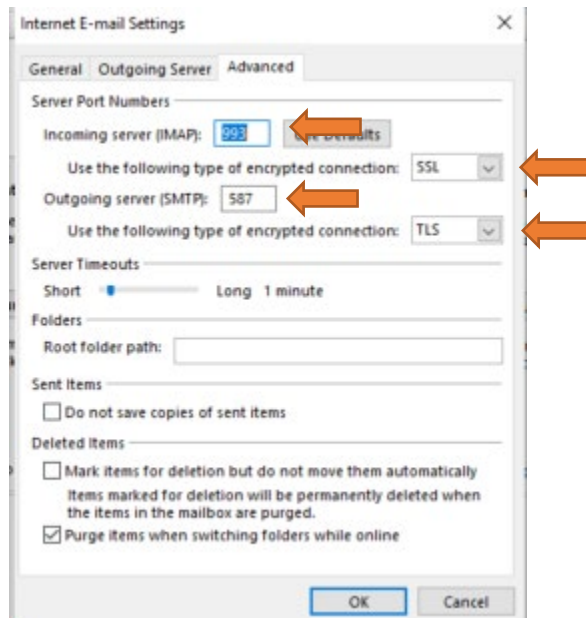

Accessing my Archmil Email Account with Outlook

To use Microsoft Outlook to access your email, you must use the following settings when creating your profile.

If you are still experiencing issues you can contact Dale or Mark for assistance at the Archdiocese.