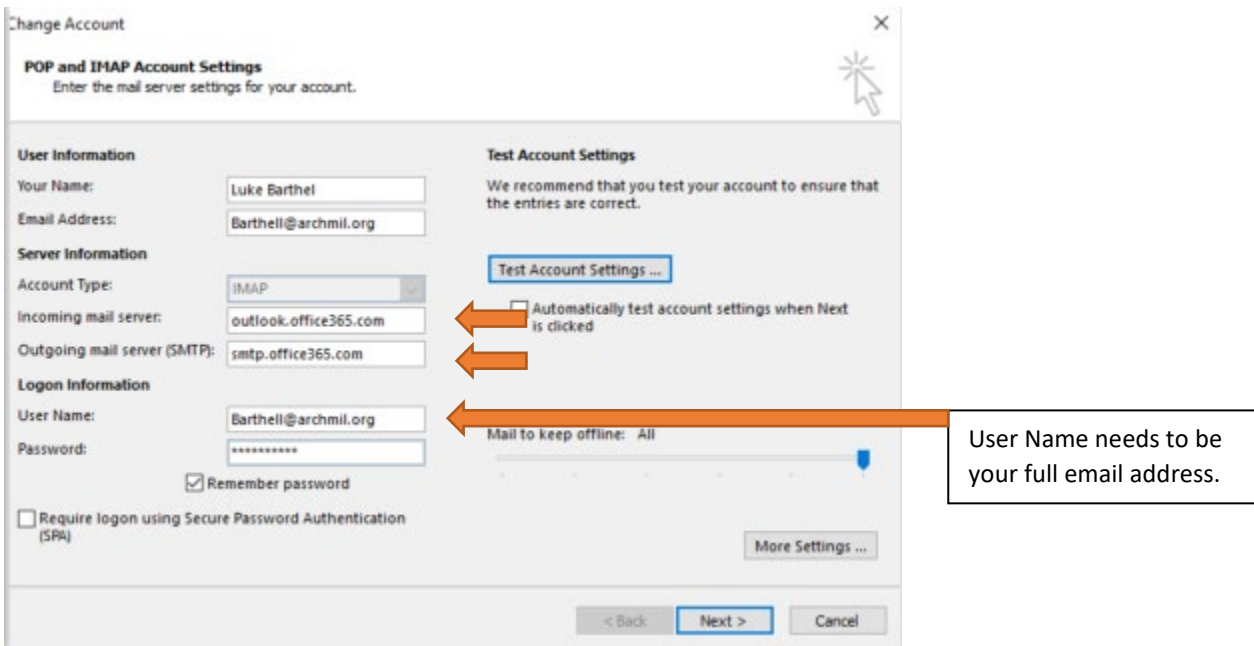

Accessing my Archmil Email Account with Outlook

To use Microsoft Outlook to access your email, you must use the following settings when creating your profile.

If you are still experiencing issues you can contact Dale or Mark for assistance at the Archdiocese.